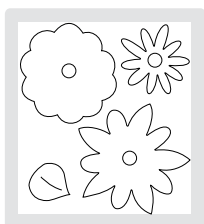

113484 Baskets & Blooms Bigz XL Die

\$39.95

2-1/4" x 12"
USE WITH EXTENDED SPACER PLATFORM & DECORATIVE STRIP CUTTING PADS

113452 Join in the Cheer Decorative Strip Die

\$21.95

Sizzix dies

The images on these Sizzix dies complement our exclusive Stampin' Up! dies. The Bigz™ and Originals™ dies are rule-based dies that cut through various materials such as paper, plastic, and chipboard. All other dies are etched dies that work best with card stock and Designer Series paper.

1. BIRD W/ LEAVES & FLOWER

2. PILLOW BOX*

3. PETAL CARD*

4. SCALLOP CIRCLE

5. SCALLOP CIRCLE #2

6. FLOWER LAYERS W/ LEAF

11. NATURALLY SERIF

12. FLOWERS

7. BUILD A FLOWER

8. CIRCLE 3-D ORNAMENT*

13. LOOPY FLOWERS

14. SWIRLY

9. 5 POINT 3-D STAR*

10. SERIF ESSENTIALS

26. FLOWER LAYERS

27. LEAVES #2