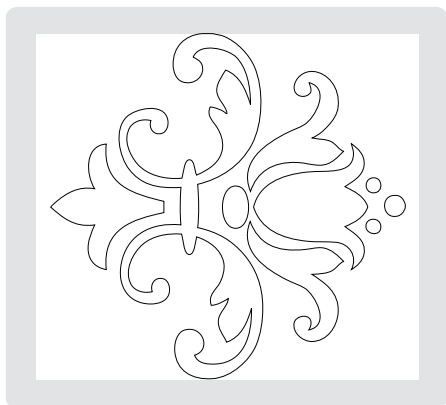

Stampin' Up! exclusive dies

We've created 10 exclusive dies for the Big Shot die-cut machine that coordinate with our products—you'll love the possibilities. And the Stampin' Up!—designed dies shown on these two pages aren't available anywhere else!

The Tulipe, Pennant, and Baskets & Blooms dies are part of Shelli's Signature Collection. You'll love using them to create beautiful crafting projects.

5-1/2" × 6"
USE WITH STANDARD CUTTING PADS

113457 Tulipe Bigz Die **$21.95**