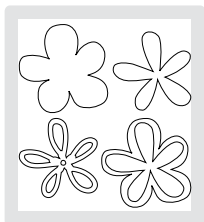

113484 Baskets & Blooms Bigz XL Die

\$39.95

2-1/4" x 12"
USE WITH EXTENDED SPACER PLATFORM & DECORATIVE STRIP CUTTING PADS

113452 Join in the Cheer Decorative Strip Die

\$21.95

Sizzix dies

The images on these Sizzix dies complement our exclusive Stampin' Up! dies. The Bigz™ and Originals™ dies are rule-based dies that cut through various materials such as paper, plastic, and chipboard. All other dies are etched dies that work best with card stock and Designer Series paper.

1. BIRD W/ LEAVES & FLOWER

2. PILLOW BOX*

3. PETAL CARD*

4. SCALLOP CIRCLE

5. SCALLOP CIRCLE #2

6. FLOWER LAYERS W/ LEAF

11. NATURALLY SERIF

12. FLOWERS

7. BUILD A FLOWER

8. CIRCLE 3-D ORNAMENT*

13. LOOPY FLOWERS

14. SWIRLY

9. 5 POINT 3-D STAR*

10. SERIF ESSENTIALS

26. FLOWER LAYERS

27. LEAVES #2