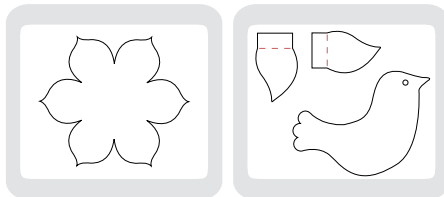

2-1/4" × 2-1/2"
USE WITH STANDARD CUTTING PADS & MULTIPURPOSE PLATFORM

113485 Birds & Blooms Sizzlits Die 4-Pack **$21.95**