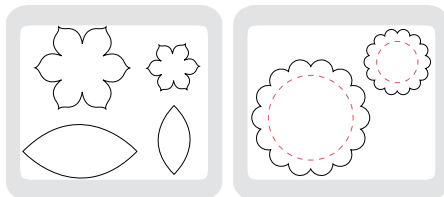

2-1/4" × 2-1/2"
USE WITH STANDARD CUTTING PADS & MULTIPURPOSE PLATFORM

113485 Birds & Blooms Sizzlits Die 4-Pack **$21.95**