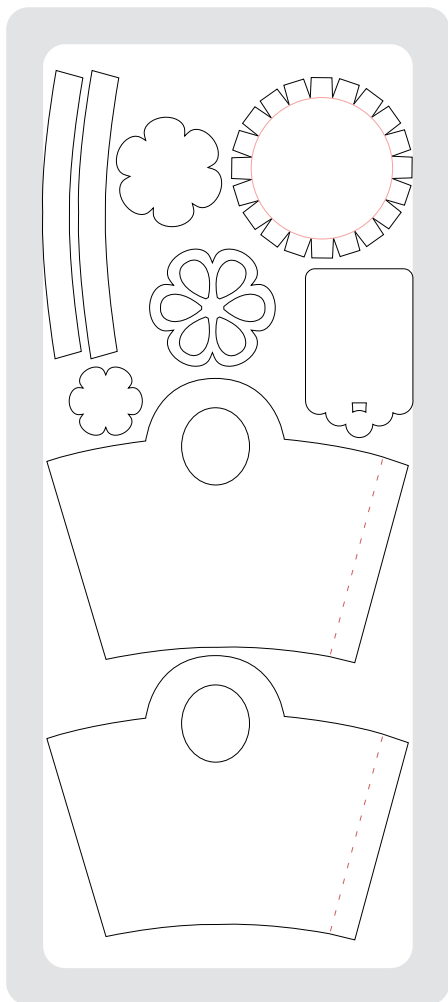

5-1/2" × 6"
USE WITH STANDARD CUTTING PADS

113462 Scallop Envelope Bigz Die **\$21.95**

5-1/2" × 6"
USE WITH STANDARD CUTTING PADS

113463 Top Note Bigz Die **\$21.95**

2-1/4" × 2-1/2"
USE WITH STANDARD CUTTING PADS & MULTIPURPOSE PLATFORM

113485 Birds & Blooms Sizzlits Die 4-Pack **\$21.95**

6" x 13-3/4" (SAMPLE ON PAGE 1)
USE WITH EXTENDED CUTTING PADS

113483 Pennant Bigz XL Die

\$39.95

6" x 13-3/4" (SAMPLE ON PAGE 2)
USE WITH EXTENDED CUTTING PADS