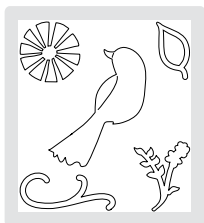

113485 Birds & Blooms Sizzlits Die 4-Pack **\$21.95**

6" x 13-3/4" (SAMPLE ON PAGE 1)
USE WITH EXTENDED CUTTING PADS

113483 Pennant Bigz XL Die

\$39.95

6" x 13-3/4" (SAMPLE ON PAGE 2)
USE WITH EXTENDED CUTTING PADS

113484 Baskets & Blooms Bigz XL Die

\$39.95

2-1/4" x 12"
USE WITH EXTENDED SPACER PLATFORM & DECORATIVE STRIP CUTTING PADS

113452 Join in the Cheer Decorative Strip Die

\$21.95

Sizzix dies

The images on these Sizzix dies complement our exclusive Stampin' Up! dies. The Bigz™ and Originals™ dies are rule-based dies that cut through various materials such as paper, plastic, and chipboard. All other dies are etched dies that work best with card stock and Designer Series paper.

1. BIRD W/ LEAVES & FLOWER

2. PILLOW BOX*

3. PETAL CARD*

4. SCALLOP CIRCLE

5. SCALLOP CIRCLE #2

6. FLOWER LAYERS W/ LEAF

11. NATURALLY SERIF

12. FLOWERS