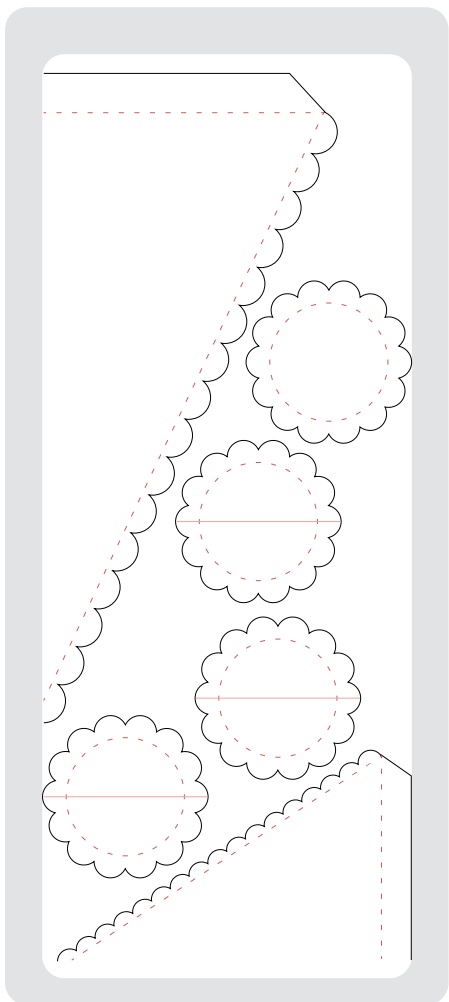

5-1/2" × 6"
USE WITH STANDARD CUTTING PADS

113462 Scallop Envelope Bigz Die **\$21.95**

5-1/2" × 6"
USE WITH STANDARD CUTTING PADS

113463 Top Note Bigz Die **\$21.95**

2-1/4" × 2-1/2"
USE WITH STANDARD CUTTING PADS & MULTIPURPOSE PLATFORM

113485 Birds & Blooms Sizzlits Die 4-Pack **\$21.95**

6" x 13-3/4" (SAMPLE ON PAGE 1)
USE WITH EXTENDED CUTTING PADS

113483 Pennant Bigz XL Die

\$39.95

6" x 13-3/4" (SAMPLE ON PAGE 2)
USE WITH EXTENDED CUTTING PADS