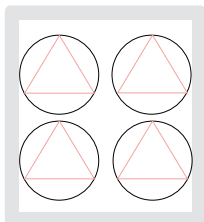

8. CIRCLE 3-D ORNAMENT*