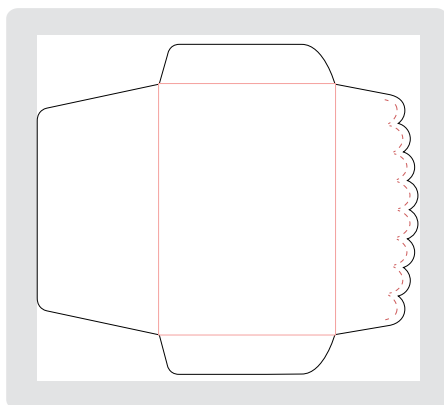

5-1/2" × 6"
USE WITH STANDARD CUTTING PADS

113462 Scallop Envelope Bigz Die **$21.95**